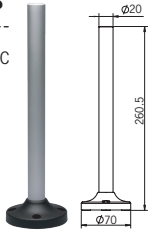

SAM-CP
MAP-0240
MAM-B070C