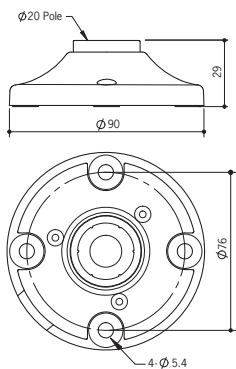

Mount Base

MAM-B070B

Plastic

MAM-B070C

Plastic

MAM-B070D

Plastic

Plastic

MAM-B070F

Plastic

Plastic

Plastic

Aluminum

Aluminum

Plastic

PTE - Mounting 'J' type Product Whole Length

PTE - AJ type

	Product Length (Min ~ Max ±3mm)					Adjusting range	Exposed wiring (±50mm)
	1s	2s	3s	4s	5s		
A	307~347	347~387	387~427	427~467	467~507	40mm	708~598
B	327~387	367~427	407~467	447~507	487~547	65mm	668~728
C	377~457	417~497	457~537	497~577	537~617	80mm	598~678
D	462~647	502~687	542~727	582~767	622~807	185mm	408~593
E	602~896	642~936	682~976	722~1016	762~1056	295mm	159~453

*Buzzer type: Add 23mm to the figures above (1~4tiers can be stacked)

PTE - DJ type

	Product Length (Min ~ Max ±3mm)					Adjusting range	Exposed wiring (±50mm)
	1s	2s	3s	4s	5s		
A	240~280	280~320	320~360	360~400	400~440	40mm	625~665
B	260~320	300~360	340~400	380~440	420~480	65mm	585~645
C	310~390	350~430	390~470	430~510	470~550	80mm	515~595
D	395~580	435~620	475~660	515~700	555~740	185mm	580~660
E	535~830	575~870	615~910	655~950	695~990	295mm	226~520

*Buzzer type: Add 24mm to the figures above (1~4tiers can be stacked)