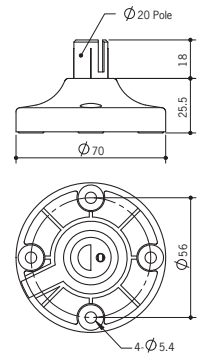

MAM-B090C

Plastic

MAM-B070D