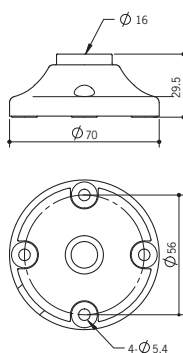

MAM-I025

Plastic