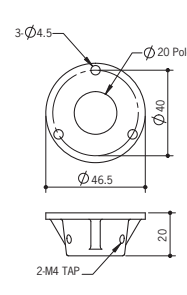

Mount Base

MAM-B070B

Plastic

MAM-B070C

Plastic

MAM-B070D

Plastic

Plastic

MAM-B070F

Plastic

Plastic

Plastic

Aluminum

Aluminum

Plastic

PTE - Mounting 'J' type Product Whole Length

PTE - AJ type

	Product Length (Min ~ Max ±3mm)					Adjusting range	Exposed wiring (±50mm)
	1s	2s	3s	4s	5s		
A	307~347	347~387	387~427	427~467	467~507	40mm	708~598
B	327~387	367~427	407~467	447~507	487~547	65mm	668~728
C	377~457	417~497	457~537	497~577	537~617	80mm	598~678
D	462~647	502~687	542~727	582~767	622~807	185mm	408~593
E	602~896	642~936	682~976	722~1016	762~1056	295mm	159~453

*Buzzer type: Add 23mm to the figures above (1~4tiers can be stacked)

PTE - DJ type

	Product Length (Min ~ Max ±3mm)					Adjusting range	Exposed wiring (±50mm)
	1s	2s	3s	4s	5s		
A	240~280	280~320	320~360	360~400	400~440	40mm	625~665
B	260~320	300~360	340~400	380~440	420~480	65mm	585~645
C	310~390	350~430	390~470	430~510	470~550	80mm	515~595
D	395~580	435~620	475~660	515~700	555~740	185mm	580~660
E	535~830	575~870	615~910	655~950	695~990	295mm	226~520

*Buzzer type: Add 24mm to the figures above (1~4tiers can be stacked)