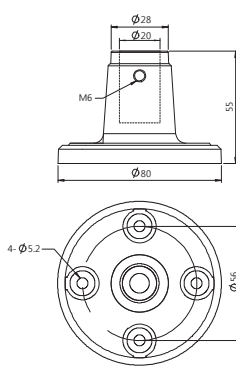

Aluminum

Aluminum