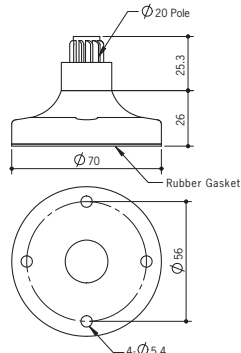

MAM-DS32

Plastic