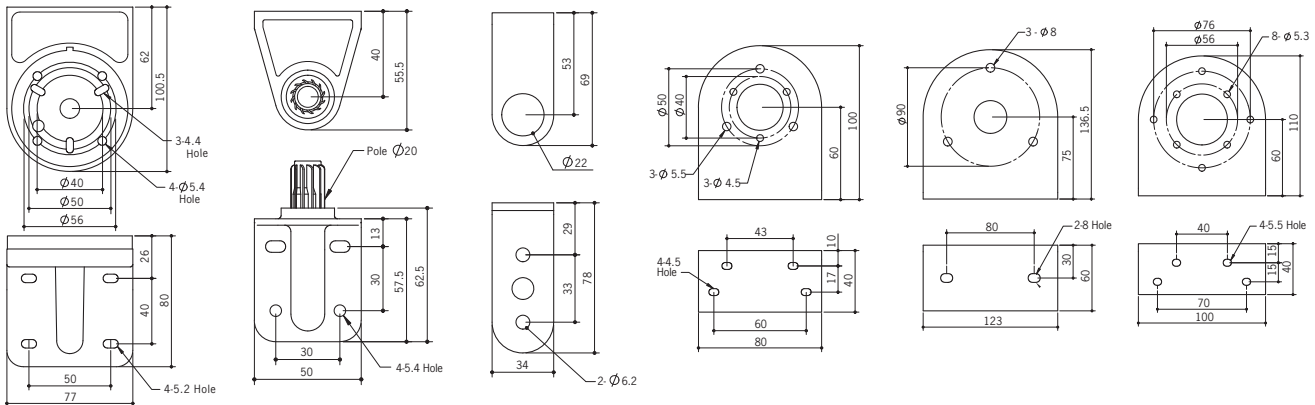

Tower Light Mounting Options

PTE , PTM , PTD , PME , MT5C/8C , MT4B/5B/8B

Pole Mounting with Base

No	Part #	Description
1	MAP-0225	Ø20mm, 8.86 in (Length 225mm) Pole
	MAP-0240	Ø20mm, 9.45 in (Length 240mm) Pole
	MAP-0750	Ø20mm, 29.53 in (Length 750mm) Pole
	MAP-1000	Ø20mm, 39.37 in (Length 1000mm) Pole
2	MAM-B070C	Ø70mm Plastic Base
	MAM-B070D	Ø70mm Plastic Base With Water-Proof Rubber Gasket
	MAM-B070R	Ø70mm Plastic Base With 180° Rotating Pole Base
	MAM-B090C	Ø90mm Plastic Base
3	MAP-M043	Ø20mm, 1.69 in (Length 43mm) Pole Threaded pole With 2 Nut (M20 x 1.5Pitch)
	MAP-M055	Ø20mm, 2.17 in (Length 55mm) Pole Threaded pole With 2 Nut (M20 x 1.5Pitch)
	MAP-M240	Ø20mm, 9.45 in (Length 240mm) Pole Threaded pole With 2 Nut (M20 x 1.5Pitch)
	MAP-M750	Ø20mm, 29.53 in (Length 750mm) Pole Threaded pole With 2 Nut (M20 x 1.5Pitch)
4	MAM-DS32	Ø20mm Aluminum pole mount base - Die Casting

* Aluminum Pole Length Options

Wall Mounting with Bracket

No	Part #	Description
1	MAP-0225	Ø20mm, 8.86 in (Length 225mm) Pole
	MAP-0240	Ø20mm, 9.45 in (Length 240mm) Pole
	MAP-0750	Ø20mm, 29.53 in (Length 750mm) Pole
	MAP-1000	Ø20mm, 39.37 in (Length 1000mm) Pole
2	MAM-B070C	Ø70mm Plastic Base
	MAM-B070D	Ø70mm Plastic Base With Water-Proof Rubber Gasket
6	MAP-DS30-BLK	Plastic Wall Mounting Bracket, Black Color (Pole & Base required)
	MAP-DS30-BGE	Plastic Wall Mounting Bracket, Beige Color (Pole & Base required)
	MAP-DS40-BLK	Plastic Wall Mounting Bracket, Black Color (Pole & Base required)
	MAP-DS40-BGE	Plastic Wall Mounting Bracket, Beige Color (Pole & Base required)
	MAM-DS28	Metal Wall Mounting Bracket (Pole & Base required)

SAM-T135
ø25 POLE L : 200mm
MAM-DS35

Wall Mounting Bracket

MAP-DS30
Plastic

MAP-DS40
Plastic

MAM-DS25
Steel

MAM-DS26
Steel

MAM-DS27
Steel

MAM-DS28
Steel