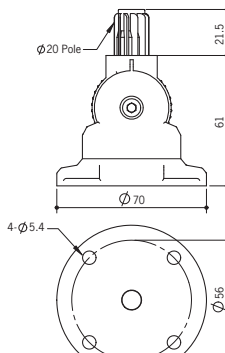

MAM-DS24

Plastic

MAM-B070F

Plastic