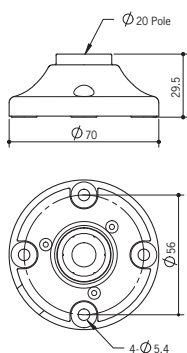

MAM-B090B

Mount Base

MAM-B070B

Plastic

MAM-B070C