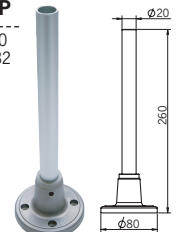

SAM-TP
MAP-0240
MAM-DS32