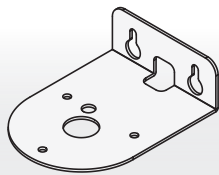

MAM-DS29
Steel