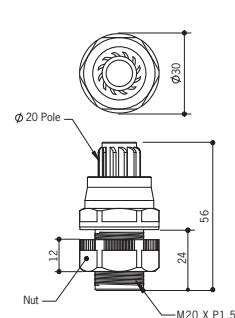

Tower Light Mounting Options

PTE , PTM , PTD , PME , MT5C/8C , MT4B/5B/8B

Pole Mounting with Base

No	Part #	Description
1	MAP-0225	Ø20mm, 8.86 in (Length 225mm) Pole
	MAP-0240	Ø20mm, 9.45 in (Length 240mm) Pole
	MAP-0750	Ø20mm, 29.53 in (Length 750mm) Pole
	MAP-1000	Ø20mm, 39.37 in (Length 1000mm) Pole
2	MAM-B070C	Ø70mm Plastic Base
	MAM-B070D	Ø70mm Plastic Base With Water-Proof Rubber Gasket
	MAM-B070R	Ø70mm Plastic Base With 180° Rotating Pole Base
	MAM-B090C	Ø90mm Plastic Base
3	MAP-M043	Ø20mm, 1.69 in (Length 43mm) Pole Threaded pole With 2 Nut (M20 x 1.5Pitch)
	MAP-M055	Ø20mm, 2.17 in (Length 55mm) Pole Threaded pole With 2 Nut (M20 x 1.5Pitch)
	MAP-M240	Ø20mm, 9.45 in (Length 240mm) Pole Threaded pole With 2 Nut (M20 x 1.5Pitch)
	MAP-M750	Ø20mm, 29.53 in (Length 750mm) Pole Threaded pole With 2 Nut (M20 x 1.5Pitch)
4	MAM-DS32	Ø20mm Aluminum pole mount base - Die Casting

Plastic

PTE - Mounting 'J' type Product Whole Length

PTE - AJ type

	Product Length (Min ~ Max ±3mm)					Adjusting range	Exposed wiring (±50mm)
	1s	2s	3s	4s	5s		
A	307~347	347~387	387~427	427~467	467~507	40mm	708~598
B	327~387	367~427	407~467	447~507	487~547	65mm	668~728
C	377~457	417~497	457~537	497~577	537~617	80mm	598~678
D	462~647	502~687	542~727	582~767	622~807	185mm	408~593
E	602~896	642~936	682~976	722~1016	762~1056	295mm	159~453

*Buzzer type: Add 23mm to the figures above (1~4tiers can be stacked)

PTE - DJ type

	Product Length (Min ~ Max ±3mm)					Adjusting range	Exposed wiring (±50mm)
	1s	2s	3s	4s	5s		
A	240~280	280~320	320~360	360~400	400~440	40mm	625~665
B	260~320	300~360	340~400	380~440	420~480	65mm	585~645
C	310~390	350~430	390~470	430~510	470~550	80mm	515~595
D	395~580	435~620	475~660	515~700	555~740	185mm	580~660
E	535~830	575~870	615~910	655~950	695~990	295mm	226~520