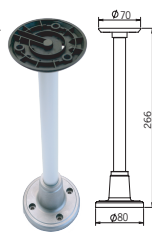

* Aluminum Pole Length Options

Wall Mounting with Bracket

No	Part #	Description
1	MAP-0225	Ø20mm, 8.86 in (Length 225mm) Pole
	MAP-0240	Ø20mm, 9.45 in (Length 240mm) Pole
	MAP-0750	Ø20mm, 29.53 in (Length 750mm) Pole
	MAP-1000	Ø20mm, 39.37 in (Length 1000mm) Pole
2	MAM-B070C	Ø70mm Plastic Base
	MAM-B070D	Ø70mm Plastic Base With Water-Proof Rubber Gasket
6	MAP-DS30-BLK	Plastic Wall Mounting Bracket, Black Color (Pole & Base required)
	MAP-DS30-BGE	Plastic Wall Mounting Bracket, Beige Color (Pole & Base required)
	MAP-DS40-BLK	Plastic Wall Mounting Bracket, Black Color (Pole & Base required)
	MAP-DS40-BGE	Plastic Wall Mounting Bracket, Beige Color (Pole & Base required)
	MAM-DS28	Metal Wall Mounting Bracket (Pole & Base required)

SAM-CP
MAP-0240
MAM-B070C

SAM-MP
MAP-0240
MAM-DS25

SAM-TP
MAP-0240
MAM-DS32

MS86 series dedicated part

SAM-D31
SAM-DP
MAM-DS31

SAM-M31
SAM-MP
MAM-DS31

SAM-T31
SAM-TP
MAM-DS31

SAM-T115
ø25 POLE L : 200mm
MAM-DS35

SAM-T135
ø25 POLE L : 200mm
MAM-DS35

Wall Mounting Bracket

MAP-DS30
Plastic

MAP-DS40
Plastic

MAM-DS25
Steel

MAM-DS26
Steel

MAM-DS27
Steel

MAM-DS28
Steel