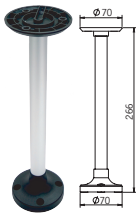

* Aluminum Pole Length Options

Wall Mounting with Bracket

No	Part #	Description
1	MAP-0225	Ø20mm, 8.86 in (Length 225mm) Pole
	MAP-0240	Ø20mm, 9.45 in (Length 240mm) Pole
	MAP-0750	Ø20mm, 29.53 in (Length 750mm) Pole
	MAP-1000	Ø20mm, 39.37 in (Length 1000mm) Pole
2	MAM-B070C	Ø70mm Plastic Base
	MAM-B070D	Ø70mm Plastic Base With Water-Proof Rubber Gasket
6	MAP-DS30-BLK	Plastic Wall Mounting Bracket, Black Color (Pole & Base required)
	MAP-DS30-BGE	Plastic Wall Mounting Bracket, Beige Color (Pole & Base required)
	MAP-DS40-BLK	Plastic Wall Mounting Bracket, Black Color (Pole & Base required)
	MAP-DS40-BGE	Plastic Wall Mounting Bracket, Beige Color (Pole & Base required)
	MAM-DS28	Metal Wall Mounting Bracket (Pole & Base required)

* Aluminum Pole Length Options

Accessories

Ordering information and Dimensions (UNIT : mm)

Semi-assembled pole mounting base

LED type: PTE, PTM, PTD, PME series

Bulb type: MT4, MT5, MT8 series

SAM-DP
MAP-0240
MAM-B070D

SAM-CP
MAP-0240
MAM-B070C

SAM-MP
MAP-0240
MAM-DS25

SAM-TP
MAP-0240
MAM-DS32

MS86 series dedicated part

SAM-D31
SAM-DP
MAM-DS31

SAM-M31
SAM-MP
MAM-DS31

SAM-T31
SAM-TP
MAM-DS31

SAM-T115
ø25 POLE L : 200mm
MAM-DS35

SAM-T135
ø25 POLE L : 200mm
MAM-DS35

Wall Mounting Bracket

MAP-DS30
Plastic

MAP-DS40
Plastic

MAM-DS25
Steel

MAM-DS26
Steel

MAM-DS27
Steel

MAM-DS28
Steel