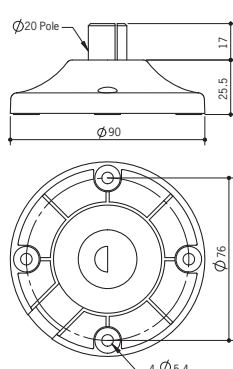

Mount Base

MAM-B070B

Plastic

MAM-B070C

Plastic

MAM-B070D

Plastic

Plastic

MAM-B070F

Plastic

Plastic

Plastic

Aluminum

Aluminum

Plastic

PTE - Mounting 'J' type Product Whole Length

PTE - AJ type

	Product Length (Min ~ Max ±3mm)					Adjusting range	Exposed wiring (±50mm)
	1s	2s	3s	4s	5s		
A	307~347	347~387	387~427	427~467	467~507	40mm	708~598
B	327~387	367~427	407~467	447~507	487~547	65mm	668~728
C	377~457	417~497	457~537	497~577	537~617	80mm	598~678
D	462~647	502~687	542~727	582~767	622~807	185mm	408~593
E	602~896	642~936	682~976	722~1016	762~1056	295mm	159~453

*Buzzer type: Add 23mm to the figures above (1~4tiers can be stacked)

PTE - DJ type

	Product Length (Min ~ Max ±3mm)					Adjusting range	Exposed wiring (±50mm)
	1s	2s	3s	4s	5s		
A	240~280	280~320	320~360	360~400	400~440	40mm	625~665
B	260~320	300~360	340~400	380~440	420~480	65mm	585~645
C	310~390	350~430	390~470	430~510	470~550	80mm	515~595
D	395~580	435~620	475~660	515~700	555~740	185mm	580~660
E	535~830	575~870	615~910	655~950	695~990	295mm	226~520

*Buzzer type: Add 24mm to the figures above (1~4tiers can be stacked)