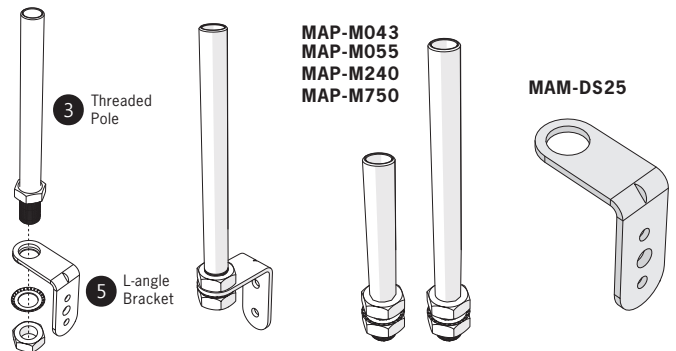

Tower Light Mounting Options

PTE , PTM , PTD , PME , MT5C/8C , MT4B/5B/8B

Pole Mounting with Base

No	Part #	Description
1	MAP-0225	Ø20mm, 8.86 in (Length 225mm) Pole
	MAP-0240	Ø20mm, 9.45 in (Length 240mm) Pole
	MAP-0750	Ø20mm, 29.53 in (Length 750mm) Pole
	MAP-1000	Ø20mm, 39.37 in (Length 1000mm) Pole
2	MAM-B070C	Ø70mm Plastic Base
	MAM-B070D	Ø70mm Plastic Base With Water-Proof Rubber Gasket
	MAM-B070R	Ø70mm Plastic Base With 180° Rotating Pole Base
	MAM-B090C	Ø90mm Plastic Base
3	MAP-M043	Ø20mm, 1.69 in (Length 43mm) Pole Threaded pole With 2 Nut (M20 x 1.5Pitch)
	MAP-M055	Ø20mm, 2.17 in (Length 55mm) Pole Threaded pole With 2 Nut (M20 x 1.5Pitch)
	MAP-M240	Ø20mm, 9.45 in (Length 240mm) Pole Threaded pole With 2 Nut (M20 x 1.5Pitch)
	MAP-M750	Ø20mm, 29.53 in (Length 750mm) Pole Threaded pole With 2 Nut (M20 x 1.5Pitch)
4	MAM-DS32	Ø20mm Aluminum pole mount base - Die Casting

* Aluminum Pole Length Options

L-angle Mounting with Bracket

No	Part #	Description
3	MAP-M043	Ø20mm, 1.69 in (Length 43mm) Pole Threaded pole With 2 Nut
	MAP-M240	Ø20mm, 9.45 in (Length 240mm) Pole Threaded pole With 2 Nut
	MAP-M750	Ø20mm, 29.53 in (Length 750mm) Pole Threaded pole With 2 Nut
5	MAM-DS25	L-angle Bracket

* Aluminum Pole Length Options

Wall Mounting with Bracket

No	Part #	Description
1	MAP-0225	Ø20mm, 8.86 in (Length 225mm) Pole
	MAP-0240	Ø20mm, 9.45 in (Length 240mm) Pole
	MAP-0750	Ø20mm, 29.53 in (Length 750mm) Pole
	MAP-1000	Ø20mm, 39.37 in (Length 1000mm) Pole
2	MAM-B070C	Ø70mm Plastic Base
	MAM-B070D	Ø70mm Plastic Base With Water-Proof Rubber Gasket
6	MAP-DS30-BLK	Plastic Wall Mounting Bracket, Black Color (Pole & Base required)
	MAP-DS30-BGE	Plastic Wall Mounting Bracket, Beige Color (Pole & Base required)
	MAP-DS40-BLK	Plastic Wall Mounting Bracket, Black Color (Pole & Base required)
	MAP-DS40-BGE	Plastic Wall Mounting Bracket, Beige Color (Pole & Base required)
	MAM-DS28	Metal Wall Mounting Bracket (Pole & Base required)