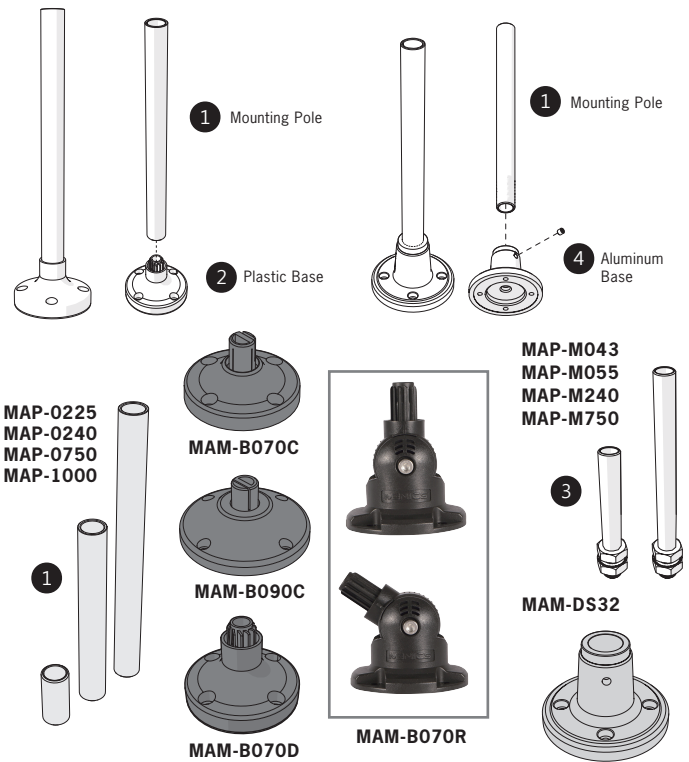

Tower Light Mounting Options

PTE , PTM , PTD , PME , MT5C/8C , MT4B/5B/8B

Pole Mounting with Base

No	Part #	Description
1	MAP-0225	Ø20mm, 8.86 in (Length 225mm) Pole
	MAP-0240	Ø20mm, 9.45 in (Length 240mm) Pole
	MAP-0750	Ø20mm, 29.53 in (Length 750mm) Pole
	MAP-1000	Ø20mm, 39.37 in (Length 1000mm) Pole
2	MAM-B070C	Ø70mm Plastic Base
	MAM-B070D	Ø70mm Plastic Base With Water-Proof Rubber Gasket
	MAM-B070R	Ø70mm Plastic Base With 180° Rotating Pole Base
	MAM-B090C	Ø90mm Plastic Base
3	MAP-M043	Ø20mm, 1.69 in (Length 43mm) Pole Threaded pole With 2 Nut (M20 x 1.5Pitch)
	MAP-M055	Ø20mm, 2.17 in (Length 55mm) Pole Threaded pole With 2 Nut (M20 x 1.5Pitch)
	MAP-M240	Ø20mm, 9.45 in (Length 240mm) Pole Threaded pole With 2 Nut (M20 x 1.5Pitch)
	MAP-M750	Ø20mm, 29.53 in (Length 750mm) Pole Threaded pole With 2 Nut (M20 x 1.5Pitch)
4	MAM-DS32	Ø20mm Aluminum pole mount base - Die Casting

* Aluminum Pole Length Options

L-angle Mounting with Bracket

No	Part #	Description
3	MAP-M043	Ø20mm, 1.69 in (Length 43mm) Pole Threaded pole With 2 Nut
	MAP-M240	Ø20mm, 9.45 in (Length 240mm) Pole Threaded pole With 2 Nut
	MAP-M750	Ø20mm, 29.53 in (Length 750mm) Pole Threaded pole With 2 Nut
5	MAM-DS25	L-angle Bracket

* Aluminum Pole Length Options

Wall Mounting with Bracket

No	Part #	Description
1	MAP-0225	Ø20mm, 8.86 in (Length 225mm) Pole
	MAP-0240	Ø20mm, 9.45 in (Length 240mm) Pole
	MAP-0750	Ø20mm, 29.53 in (Length 750mm) Pole
	MAP-1000	Ø20mm, 39.37 in (Length 1000mm) Pole
2	MAM-B070C	Ø70mm Plastic Base
	MAM-B070D	Ø70mm Plastic Base With Water-Proof Rubber Gasket
6	MAP-DS30-BLK	Plastic Wall Mounting Bracket, Black Color (Pole & Base required)
	MAP-DS30-BGE	Plastic Wall Mounting Bracket, Beige Color (Pole & Base required)
	MAP-DS40-BLK	Plastic Wall Mounting Bracket, Black Color (Pole & Base required)
	MAP-DS40-BGE	Plastic Wall Mounting Bracket, Beige Color (Pole & Base required)
	MAM-DS28	Metal Wall Mounting Bracket (Pole & Base required)