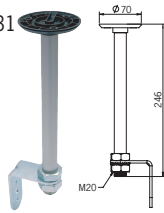

* Aluminum Pole Length Options

Wall Mounting with Bracket

No	Part #	Description
1	MAP-0225	Ø20mm, 8.86 in (Length 225mm) Pole
	MAP-0240	Ø20mm, 9.45 in (Length 240mm) Pole
	MAP-0750	Ø20mm, 29.53 in (Length 750mm) Pole
	MAP-1000	Ø20mm, 39.37 in (Length 1000mm) Pole
2	MAM-B070C	Ø70mm Plastic Base
	MAM-B070D	Ø70mm Plastic Base With Water-Proof Rubber Gasket
6	MAP-DS30-BLK	Plastic Wall Mounting Bracket, Black Color (Pole & Base required)
	MAP-DS30-BGE	Plastic Wall Mounting Bracket, Beige Color (Pole & Base required)
	MAP-DS40-BLK	Plastic Wall Mounting Bracket, Black Color (Pole & Base required)
	MAP-DS40-BGE	Plastic Wall Mounting Bracket, Beige Color (Pole & Base required)
	MAM-DS28	Metal Wall Mounting Bracket (Pole & Base required)

* Aluminum Pole Length Options

Accessories

Ordering information and Dimensions (UNIT : mm)

Semi-assembled pole mounting base

LED type: PTE, PTM, PTD, PME series

Bulb type: MT4, MT5, MT8 series

SAM-DP
MAP-0240
MAM-B070D

SAM-CP
MAP-0240
MAM-B070C

SAM-MP
MAP-0240
MAM-DS25

SAM-TP
MAP-0240
MAM-DS32

MS86 series dedicated part

SAM-D31
SAM-DP
MAM-DS31

SAM-M31
SAM-MP
MAM-DS31

SAM-T31
SAM-TP
MAM-DS31

SAM-T115
ø25 POLE L : 200mm
MAM-DS35

SAM-T135
ø25 POLE L : 200mm
MAM-DS35

Wall Mounting Bracket

MAP-DS30
Plastic

MAP-DS40
Plastic

MAM-DS25
Steel

MAM-DS26
Steel

MAM-DS27
Steel

MAM-DS28
Steel