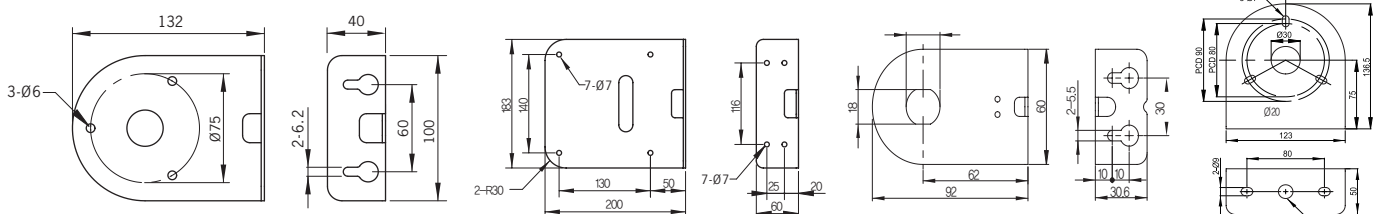

Accessories

Ordering information and Dimensions (UNIT : mm)

Semi-assembled pole mounting base

LED type: PTE, PTM, PTD, PME series

Bulb type: MT4, MT5, MT8 series

MS86 series dedicated part

Wall Mounting Bracket