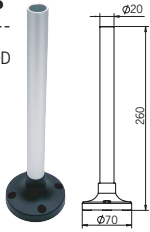

Tower Light Mounting Options

PTE , PTM , PTD , PME , MT5C/8C , MT4B/5B/8B

Pole Mounting with Base

No	Part #	Description
1	MAP-0225	Ø20mm, 8.86 in (Length 225mm) Pole
	MAP-0240	Ø20mm, 9.45 in (Length 240mm) Pole
	MAP-0750	Ø20mm, 29.53 in (Length 750mm) Pole
	MAP-1000	Ø20mm, 39.37 in (Length 1000mm) Pole
2	MAM-B070C	Ø70mm Plastic Base
	MAM-B070D	Ø70mm Plastic Base With Water-Proof Rubber Gasket
	MAM-B070R	Ø70mm Plastic Base With 180° Rotating Pole Base
	MAM-B090C	Ø90mm Plastic Base
3	MAP-M043	Ø20mm, 1.69 in (Length 43mm) Pole Threaded pole With 2 Nut (M20 x 1.5Pitch)
	MAP-M055	Ø20mm, 2.17 in (Length 55mm) Pole Threaded pole With 2 Nut (M20 x 1.5Pitch)
	MAP-M240	Ø20mm, 9.45 in (Length 240mm) Pole Threaded pole With 2 Nut (M20 x 1.5Pitch)
	MAP-M750	Ø20mm, 29.53 in (Length 750mm) Pole Threaded pole With 2 Nut (M20 x 1.5Pitch)
4	MAM-DS32	Ø20mm Aluminum pole mount base - Die Casting

* Aluminum Pole Length Options

Wall Mounting with Bracket

No	Part #	Description
1	MAP-0225	Ø20mm, 8.86 in (Length 225mm) Pole
	MAP-0240	Ø20mm, 9.45 in (Length 240mm) Pole
	MAP-0750	Ø20mm, 29.53 in (Length 750mm) Pole
	MAP-1000	Ø20mm, 39.37 in (Length 1000mm) Pole
2	MAM-B070C	Ø70mm Plastic Base
	MAM-B070D	Ø70mm Plastic Base With Water-Proof Rubber Gasket
6	MAP-DS30-BLK	Plastic Wall Mounting Bracket, Black Color (Pole & Base required)
	MAP-DS30-BGE	Plastic Wall Mounting Bracket, Beige Color (Pole & Base required)
	MAP-DS40-BLK	Plastic Wall Mounting Bracket, Black Color (Pole & Base required)
	MAP-DS40-BGE	Plastic Wall Mounting Bracket, Beige Color (Pole & Base required)
	MAM-DS28	Metal Wall Mounting Bracket (Pole & Base required)

* Aluminum Pole Length Options

Accessories

Ordering information and Dimensions (UNIT : mm)

Semi-assembled pole mounting base

LED type: PTE, PTM, PTD, PME series

Bulb type: MT4, MT5, MT8 series

SAM-DP
MAP-0240
MAM-B070D