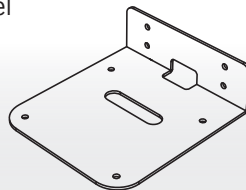

MAM-DS33
Steel