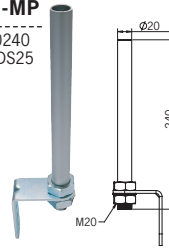

* Aluminum Pole Length Options

Wall Mounting with Bracket

No	Part #	Description
1	MAP-0225	Ø20mm, 8.86 in (Length 225mm) Pole
	MAP-0240	Ø20mm, 9.45 in (Length 240mm) Pole
	MAP-0750	Ø20mm, 29.53 in (Length 750mm) Pole
	MAP-1000	Ø20mm, 39.37 in (Length 1000mm) Pole
2	MAM-B070C	Ø70mm Plastic Base
	MAM-B070D	Ø70mm Plastic Base With Water-Proof Rubber Gasket
6	MAP-DS30-BLK	Plastic Wall Mounting Bracket, Black Color (Pole & Base required)
	MAP-DS30-BGE	Plastic Wall Mounting Bracket, Beige Color (Pole & Base required)
	MAP-DS40-BLK	Plastic Wall Mounting Bracket, Black Color (Pole & Base required)
	MAP-DS40-BGE	Plastic Wall Mounting Bracket, Beige Color (Pole & Base required)
	MAM-DS28	Metal Wall Mounting Bracket (Pole & Base required)

* Aluminum Pole Length Options

Accessories

Ordering information and Dimensions (UNIT : mm)

Semi-assembled pole mounting base

LED type: PTE, PTM, PTD, PME series

Bulb type: MT4, MT5, MT8 series

SAM-DP
MAP-0240
MAM-B070D

SAM-CP
MAP-0240
MAM-B070C

SAM-MP
MAP-0240
MAM-DS25

SAM-TP
MAP-0240
MAM-DS32

MS86 series dedicated part

SAM-D31
SAM-DP
MAM-DS31

SAM-M31
SAM-MP
MAM-DS31

SAM-T31
SAM-TP
MAM-DS31

SAM-T115
ø25 POLE L : 200mm
MAM-DS35