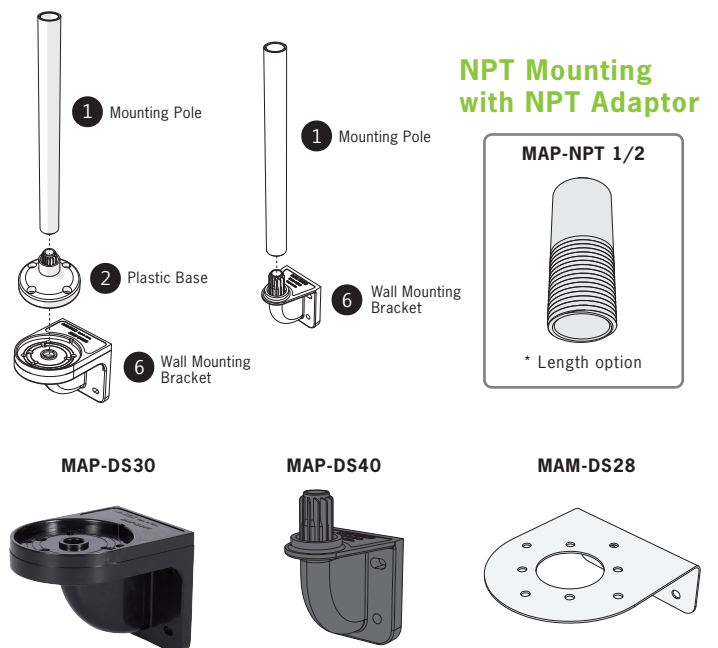

Wall Mounting with Bracket

No	Part #	Description
1	MAP-0225	Ø20mm, 8.86 in (Length 225mm) Pole
	MAP-0240	Ø20mm, 9.45 in (Length 240mm) Pole
	MAP-0750	Ø20mm, 29.53 in (Length 750mm) Pole
	MAP-1000	Ø20mm, 39.37 in (Length 1000mm) Pole
2	MAM-B070C	Ø70mm Plastic Base
	MAM-B070D	Ø70mm Plastic Base With Water-Proof Rubber Gasket
6	MAP-DS30-BLK	Plastic Wall Mounting Bracket, Black Color (Pole & Base required)
	MAP-DS30-BGE	Plastic Wall Mounting Bracket, Beige Color (Pole & Base required)
	MAP-DS40-BLK	Plastic Wall Mounting Bracket, Black Color (Pole & Base required)
	MAP-DS40-BGE	Plastic Wall Mounting Bracket, Beige Color (Pole & Base required)
	MAM-DS28	Metal Wall Mounting Bracket (Pole & Base required)

* Aluminum Pole Length Options