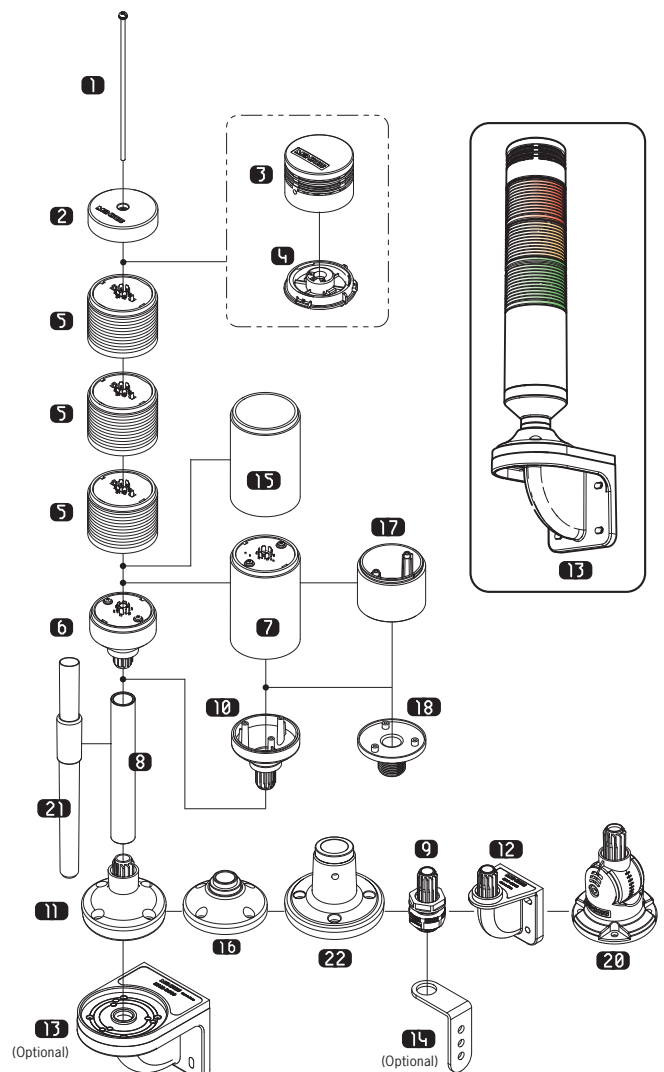

#### 7. Body Color

B	Black
---	-------

Note: Standard Body Color - White Ivory

## Exploded View / Part Code

See Page 56 ~ 58  
for Mounting Options and Accessories.